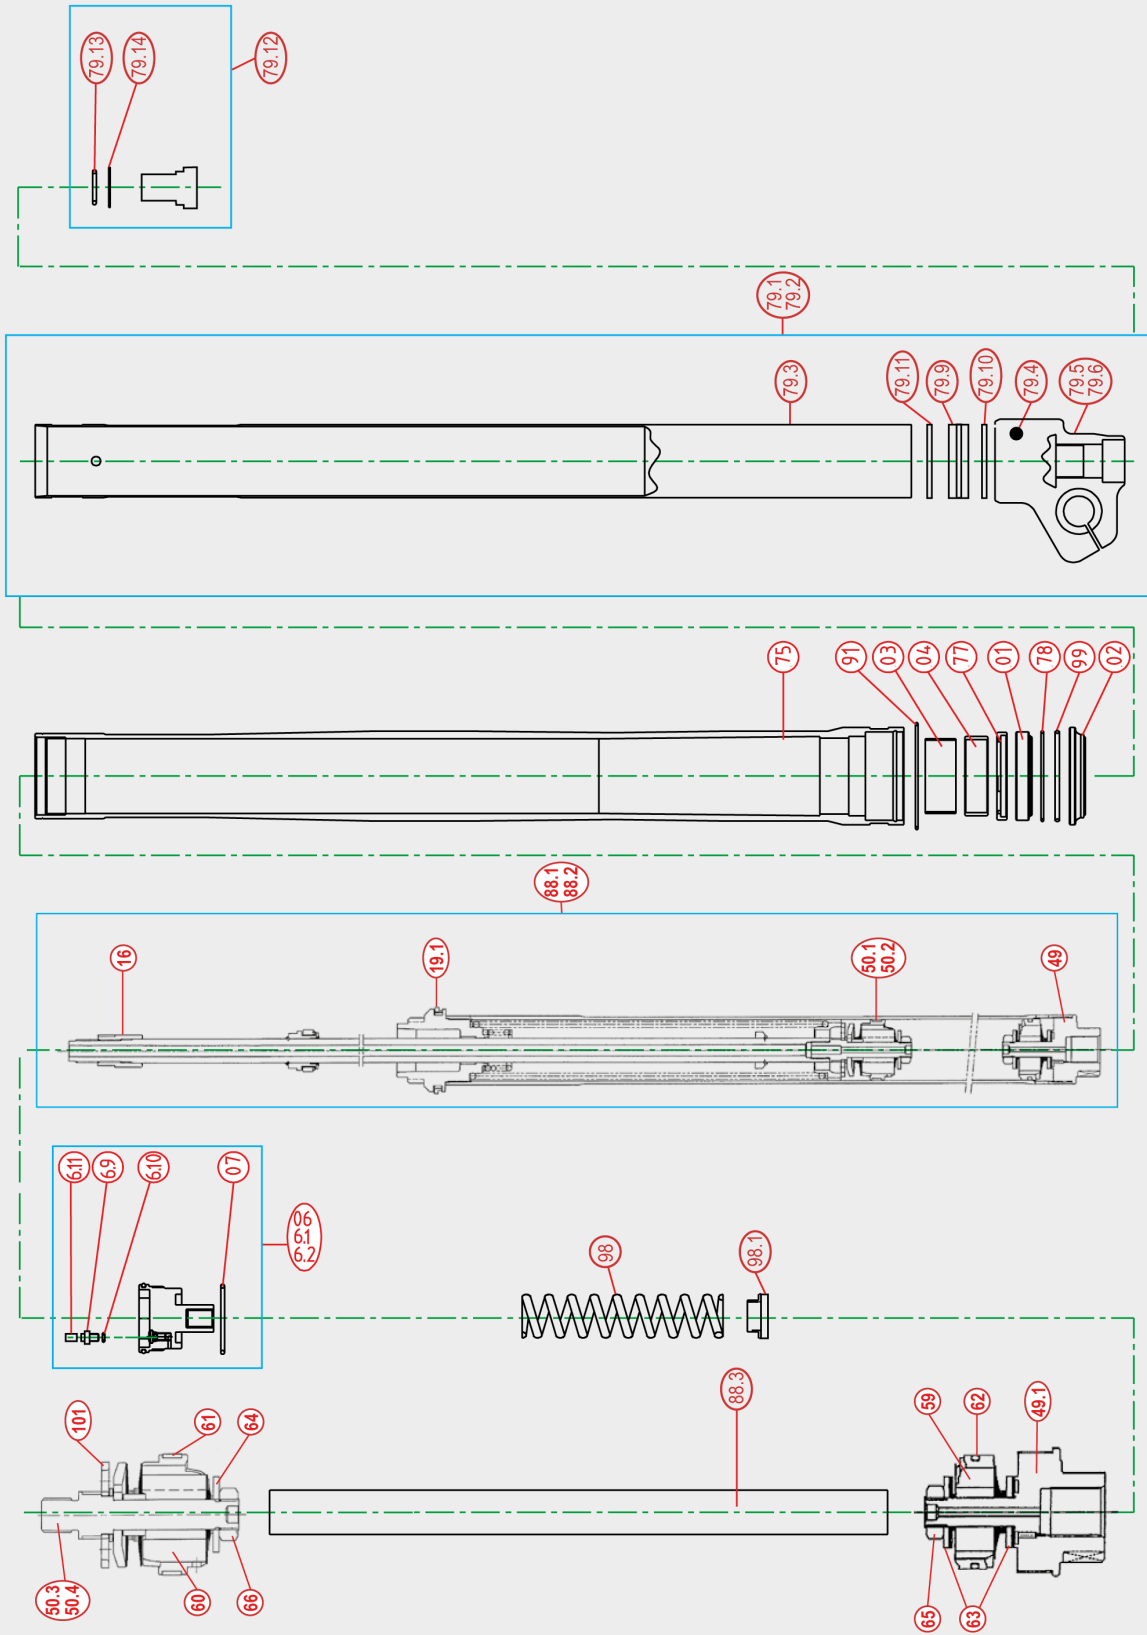

PSF I

PSF II

Front Fork

Nr.	Description	Page
1	oil seal	18
2	dust seal	20
3	piston metal	22
4	slide metal	24
	service kit	26
5	front fork spring	28
6	top cap	34
6.1	top cap assy right	35
6.2	top cap assy left	35
6.9	air valve comp	35
6.10	o-ring air valve	35
6.11	cap air valve	35
7	top cap o-ring top	36
8	top cap o-ring bottom	37
9	bleed bolt	38
10	bleed bolt o-ring	38
11	plastic ring under top cap	39
12	spring seat against top cap steel	40
13	bump rubber	41
14	bump rubber washer	42
15	bump rubber holder steel	42
16	nut next to top cap	43
18	spring guide	44
19	cylinder head comp	45
19.1	cylinder head guide ring	45
20	spring seat top of cartridge	46
21	seal inside cartridge head	46
22	cylinder bushing complete	47
23	bush cylinder head	47
24	free piston spring	48
25	spring seat against free piston	49
26	free piston complete	50
27	free piston o-ring top	50
28	free piston metal top	51
29	free piston metal bottom	51
30	free piston, o-ring bottom	52
31	o-ring/seal for free piston shaft	52
33	piston rod compression	53
34	piston rod rebound	54
36	push rod compression	55
37	push rod rebound	56
38	oil lock nut	57
39	oil lock ring	57
40	oil lock stopper	58
41	oil lock snap ring	58
42	o-ring inside compression piston rod	59
43	o-ring inside rebound piston rod	59
44	needle inside compression piston rod	60
45	needle inside rebound piston rod	61
47	spring inside rebound piston rod	62
48	top out spring	63
49	base valve compression	65
49.1	base valve compression complete	64
50	base valve rebound	65
50.1	rebound base valve complete right	66
50.2	rebound base valve complete left	66
50.3	base valve rebound right	66
50.4	base valve rebound left	66