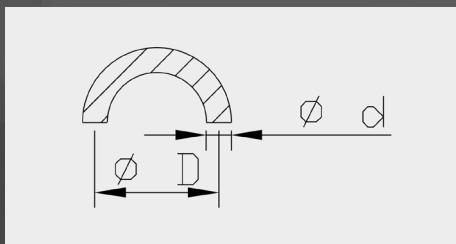

Oil Lock Snap Ring dimensions

Art. nr.	d	D
110410000201	1.2	12.5

Husqvarna		
Model	Years	Art. nr.
WR/TE	2010-2013	110410000201