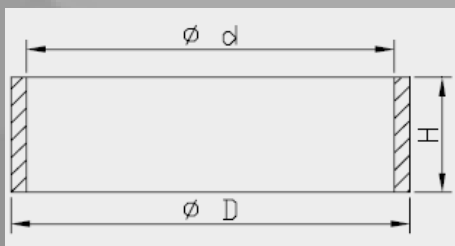

Slide Metals dimensions

Art. nr.	d	D	H
110044800202	48.0	52.0	15.0

Original NOK Slide Metals for front forks of not oem KYB equipped motorcycles