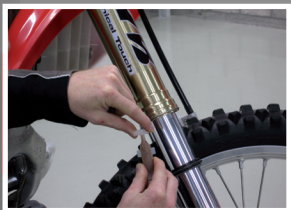

2. Slide down the dust seal

7. Close the grease tube

3. Clean space between the dust and oil seal

8. Slide up the dust seal

4. Open the 'easy to use' grease tube

9. Push the fork up and down

5. Apply grease on dust seal