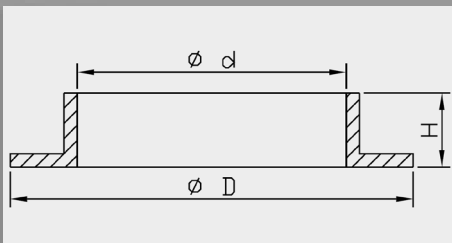

Spring Seat Against Free Piston dimensions

Art. nr.	d	D	H
110250000101	18.0	29.0	6.0
110250000201	16.0	25.0	6.0
110250000301	16.0	25.0	9.0