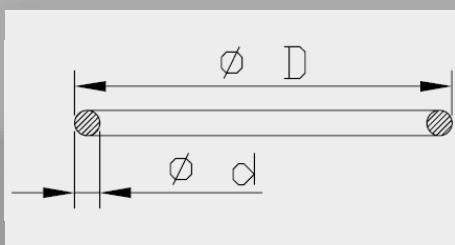

O-ring Seal Head dimensions

Art. nr.	d	D
I20314000301	3.5	41.0
I20314600101	3.5	47.0