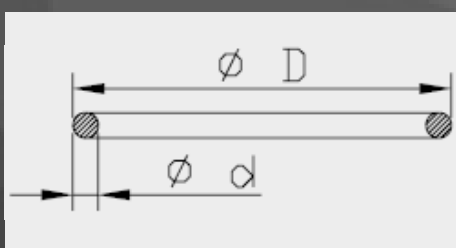

Stop Ring Body dimensions

Art. nr.	d	D
I20154600101	2.0	50.0
I20155000101	2.0	54.0
I20323600101	1.8	40.0
I20324000101	2.0	41.0
I20324400101	2.0	48.0