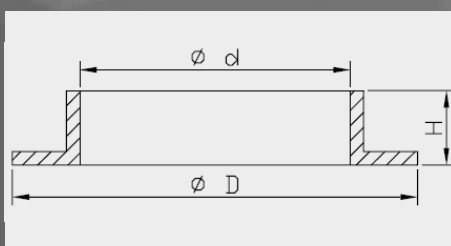

Washer dimensions

Art. nr.	d	D	H
120260000101	15.0	34.0	3.0
120260000201	17.0	32.0	2.0