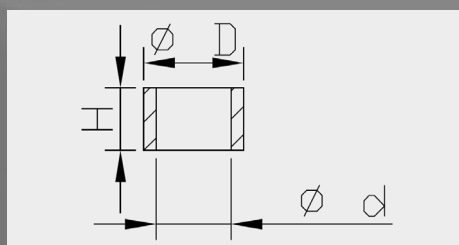

Slide Collar Compression Base Valve dimensions

Art. nr.	d	D	H
110530000701*	8.0	10.0	5.5
110530000801	8.0	11.0	4.6
110530001301	8.0	10.0	4.5
110530001501	6.0	8.0	5.3
110530001601	8.0	10.0	4.8
110530001701	6.0	8.0	3.8
110530001801	8.0	11.0	3.5

* as long as stock lasts