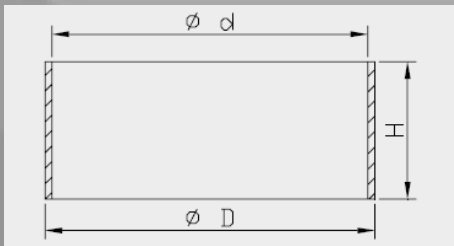

Original NOK Piston Metals for front forks of not oem KYB equipped motorcycles