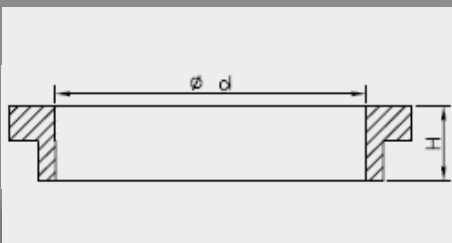

Nut For Spring Bottom dimensions

Art. nr.	d	D
I20174000101	50.0	11.0
I20174000201	50.0	11.0
I20174600101	56.0	11.0
I20174600201	56.0	11.0
I20175000101	60.0	11.0
I2017000201	59.0	11.0