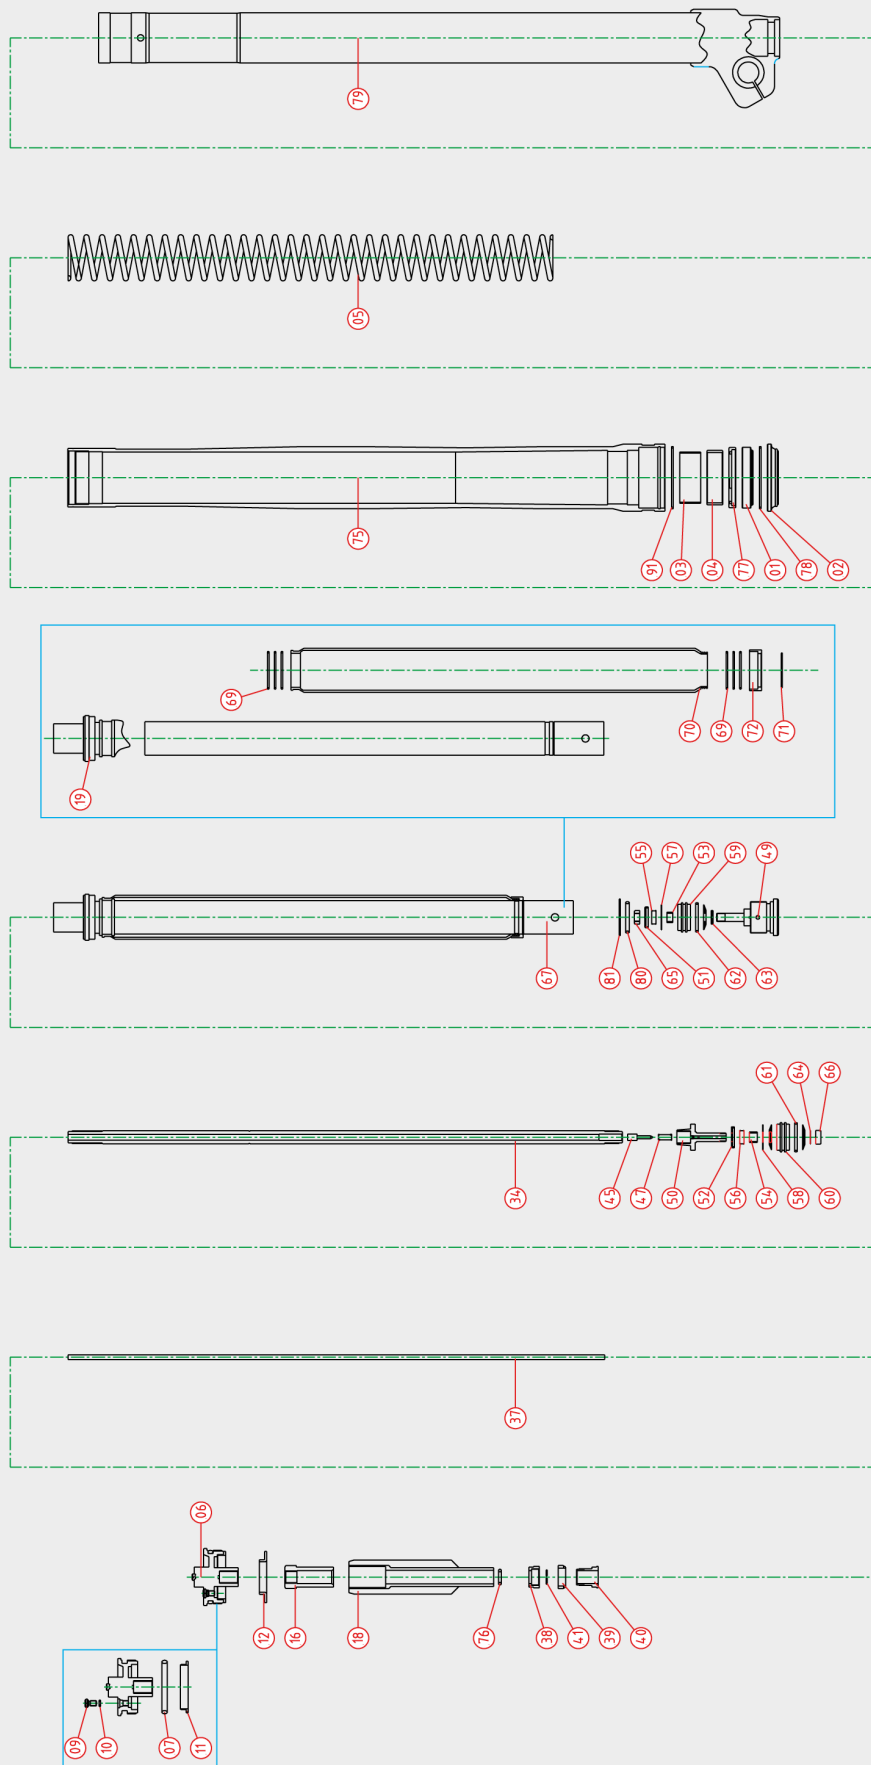

YAMAHA

Model	Year	Front Fork Innertube (mm)	Cartridge System	Rear Shock Body (mm)	Piston Rod (mm)
R1	1999-2001	41	open	-	-
	2002-2007	43	open	-	-
R6	2000-2001	41	open	-	-
	2002-2003	43	conv	-	-
	2004-2004	43	open	-	-

Kawasaki

Model	Year	Front Fork Innertube (mm)	Cartridge System	Rear Shock Body (mm)	Piston Rod (mm)
ZX10	2004-2009	43	open	40	14
ZX1200R	2001-2001	43	open	40	14
ZX6	2001-2001	46	conv	40	14
	2002-2004	41	open	40	14
ZX9	2001-2001	46	conv	40	14

SUZUKI

Model	Year	Front Fork Innertube (mm)	Cartridge System	Rear Shock Body (mm)	Piston Rod (mm)
GSXR1000	2002-2007	43	open	46	16
HAYABUSA	2008-2008	43	open	40	14

Open Cartridge Front Fork