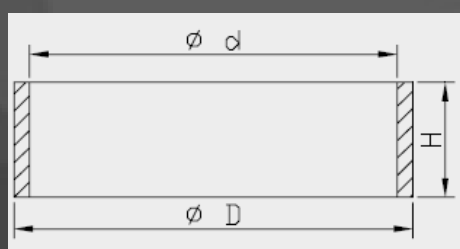

Kawasaki		
Model	Years	Art. nr.
KX80/KX85	1998-2014	110043600102
KX100	1995-2002	110043600102
KX125/KX250	1990-1990	110044100102
	1991-1995	110044300102
	1996-2001	110044600102
	2002-2003	110044800102
	2004-2008	110044800202
KX250F	2004-2005	110044800202
	2013-	110044800202
KX450F	2006-2014	110044800202
KDX250	1991-1994	110044300102
KLX250R	1994-1996	110044300102
KLX300R	1997-2002	110044300102
KLX450R	2007-2009	110044800202
KX500	1991-1996	110044300102
	1997-2004	110044600102
KLX650	1993-1996	110044300102

Honda		
Model	Years	Art. nr.
CR125R	1994-1996	110044300102
	1997-2007	110044600102
CR250R	1995-1995	110044300102
	1996-1996	110044600102
CRF450R	2009-2016	110044800202
CR500R	1995-1995	110044300102
	1996-2002	110044600102
XR250R	1986-1991	110044100102
XR650R	2000-2007	110044600102

Suzuki		
Model	Years	Art. nr.
RM125	1990-1990	110044100102
RM250	1989-1990	110044100102
	2001-2002	110044600102
	2003-2003	110044600202
RM-Z250	2004-2006	110044800202
	2016-	110044800202

Husqvarna		
Model	Years	Art. nr.
ALL	2010-2013	110044800202

TM		
Model	Years	Art. nr.
MX/MXFi	2013-	110044800202

Slide Metals dimensions

Art. nr.	d	D	H
110043600102	36.0	40.0	12.0
110044100102	41.0	45.0	12.0
110044300102	43.0	47.0	12.0
110044600102	46.0	50.0	12.0
110044600202	46.0	50.0	15.0
110044800102	48.0	52.0	12.0
110044800202	48.0	52.0	15.0