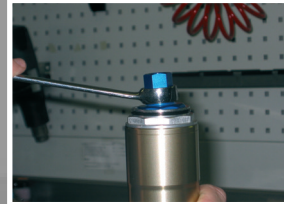

Cartridge Seal Wrench

15

Cartridge Seal Wrench

Make	Model	Year	Art. nr.
YAMAHA	YZ / YZF	2005-	150150000101
	WR250F	2015-	150150000101
	WR450F	2012-	150150000101
KAWASAKI	KX250	2005-2008	150150000101
	KX450F	2006-2012	150150000101
		2013-2014	150150000201
	KLX450R	2007-2009	150150000101
HONDA	CRF450R	2009-2012	150150000101
		2013-2014	150150000201
HUSQVARNA	CR/TC/TXC	2010-2013	150150000101
TM	MX/MXFi	2013-	150150000101