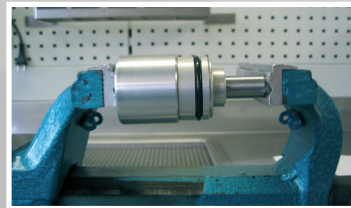

Bladder Extractor Shock Absorber

27

Bladder Extractor

Art. nr.
150270000101