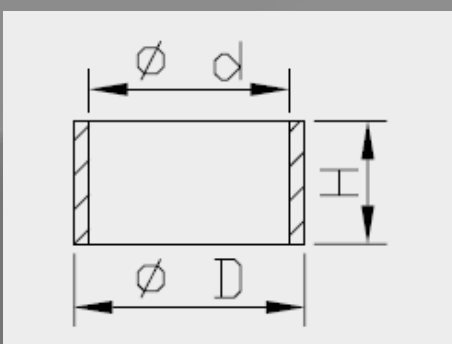

Bush dimensions

Art. nr.	d	D	H
120291200101	12.5	16.0	12.0
120291400101	14.0	16.0	15.0
120291400201	14.0	16.0	12.0
120291600201	16.0	18.0	13.5
120291800101	18.0	20.0	15.0