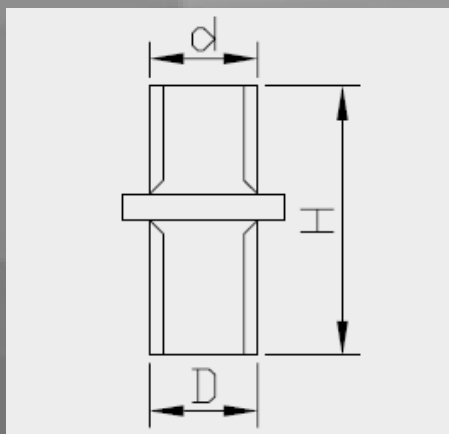

Air Valve Comp With O-ring dimensions

Art. nr.	d	D	H
120130000101	8.0	8.0	21.0
120130000201	8.0	8.0	21.0