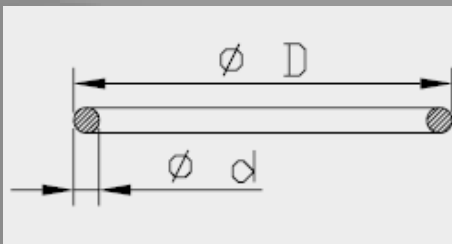

O-ring Seal Head dimensions

Art. nr.	d	D
120313600101	3.5	36.0
120314000301	3.5	41.0
120314400101	3.5	44.0
120314600101	3.5	47.0
120315000101	3.5	50.0