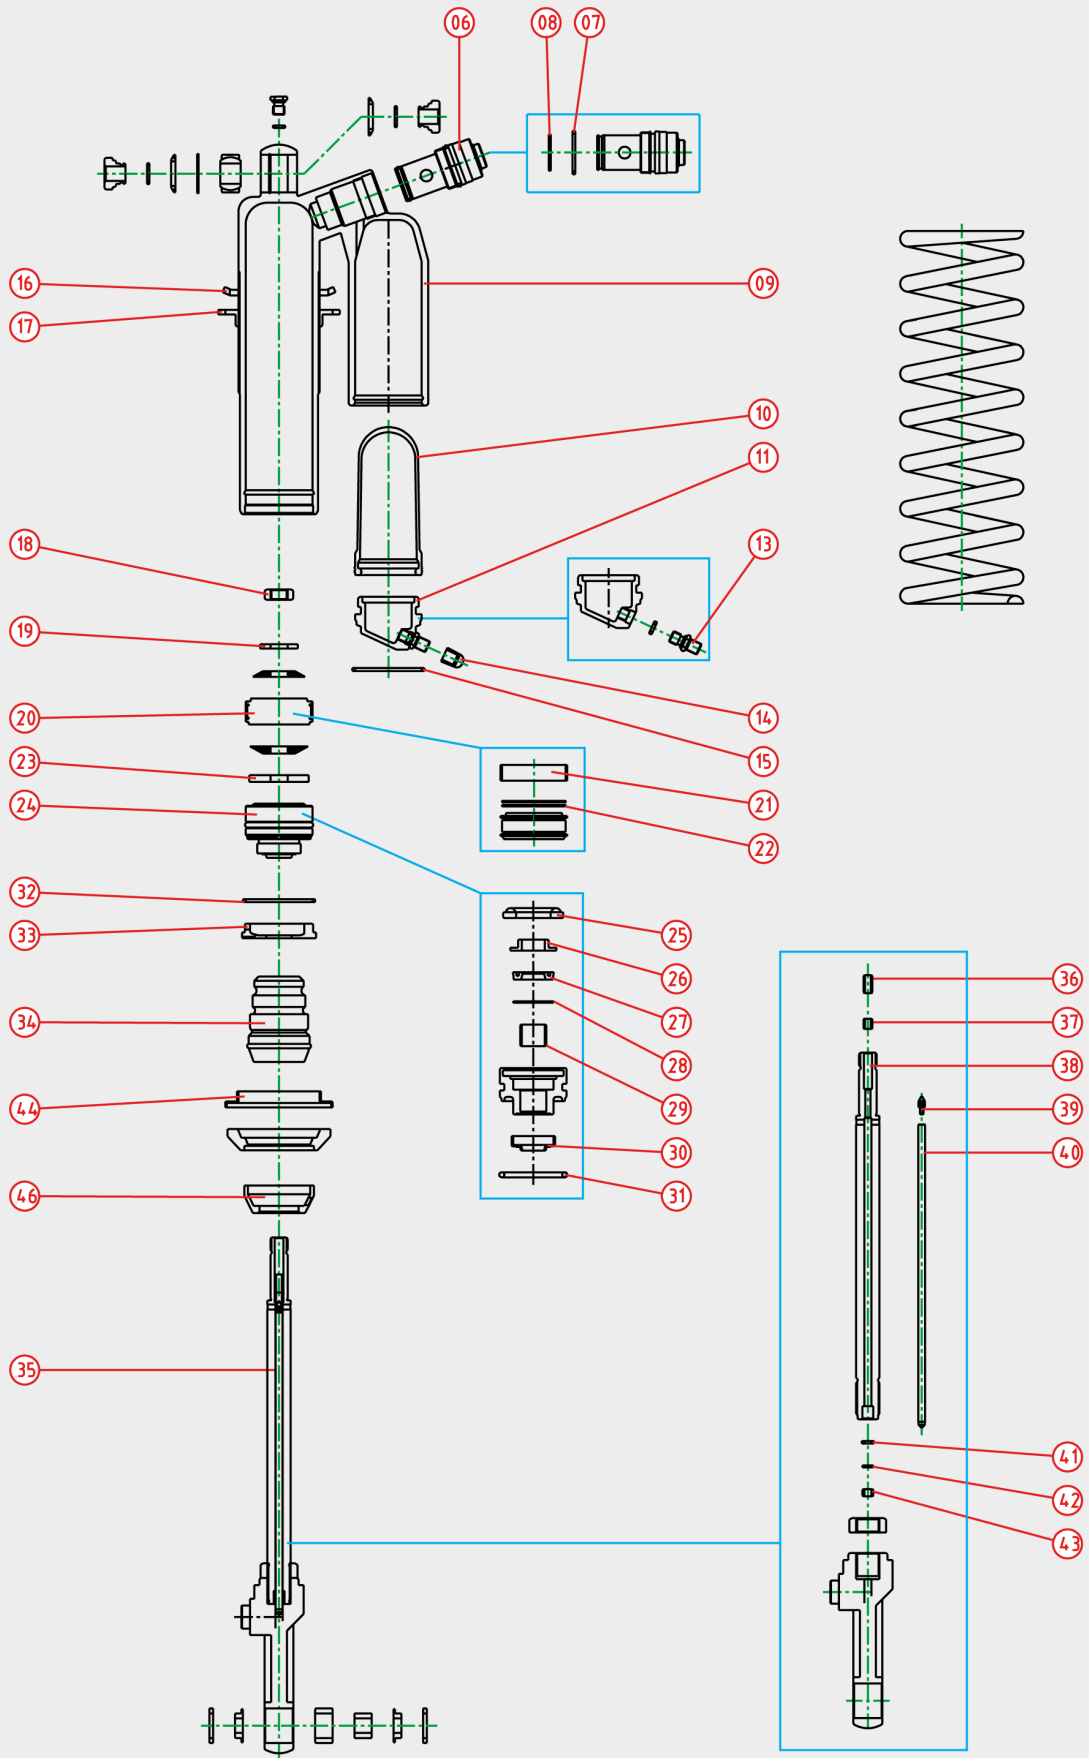

Shock Spring Dimensions					
Art. Nr.	d	D	H	N/mm	Kg
120534001301	55.0	83.0	220.0	45.0	4.4
120534001101	55.0	83.0	220.0	43.0	4.6
120534001501	55.0	83.0	220.0	47.0	4.6
120534001701	55.0	83.0	220.0	49.0	4.8
120534001901	55.0	83.0	220.0	51.0	5.0
120534002101	55.0	83.0	220.0	53.0	5.2
120534603801	60.0	88.0	255.0	50.0	5.1
120534000101	55.0	83.0	256.0	43.0	4.4
120534000301	55.0	83.0	256.0	45.0	4.6
120534000501	55.0	83.0	256.0	47.0	4.8
120534000701	55.0	83.0	256.0	49.0	5.0
120534000901	55.0	83.0	256.0	51.0	5.2
120535001501	64.0	92.0	260.0	40.0	4.1
120534600601	60.0	88.0	260.0	42.0	4.3
120534600701	60.0	88.0	260.0	44.0	4.5
120535001101	64.0	92.0	260.0	44.0	4.5
120534600801	60.0	88.0	260.0	46.0	4.7
120534600901	60.0	88.0	260.0	48.0	4.9
120534600301	60.0	88.0	260.0	49.0	5.0
120534601001	60.0	88.0	260.0	50.0	5.1
120535000401	64.0	92.0	260.0	50.0	5.1
120534600401	60.0	88.0	260.0	51.0	5.2
120534601101	60.0	88.0	260.0	52.0	5.3
120535000301	64.0	92.0	260.0	52.0	5.3
120534601201	60.0	88.0	260.0	54.0	5.5
120535000101	64.0	92.0	260.0	54.0	5.5
120534601301	60.0	88.0	260.0	56.0	5.7
120535000201	64.0	92.0	260.0	56.0	5.7
120535000801	64.0	92.0	260.0	60.0	6.1
120535001601	64.0	92.0	260.0	62.0	6.3
120535000501	65.0	90.0	264.0	58.0	5.9
120534600101	60.0	88.0	265.0	55.0	5.4
120534600501	60.0	88.0	265.0	53.0	5.4
120534600201	60.0	88.0	265.0	57.0	5.8
120534603001	60.0	88.0	265.0	59.0	6.0
120534603101	60.0	88.0	265.0	61.0	6.2
120534603301	60.0	88.0	270.0	43.0	4.4
120534603401	60.0	88.0	270.0	47.0	4.8
120534602401	60.0	88.0	275.0	39.0	4.0
120534602501	60.0	88.0	275.0	41.0	4.2
120534603201	60.0	88.0	275.0	45.0	4.6