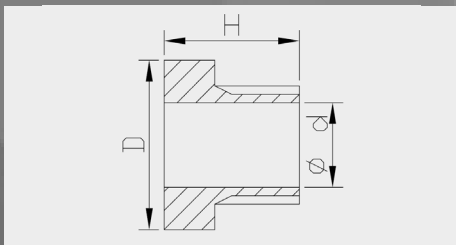

Oil Lock Stopper dimensions

Art. nr.	d	D	H
110400000201	12.5	19.0	20.0