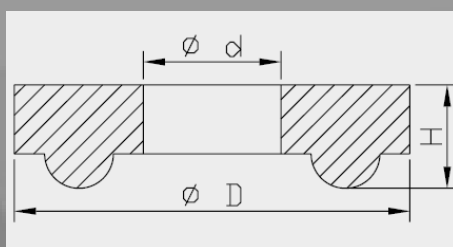

Bump Rubber Seal Head dimensions

Art. nr.	d	D	H
120250000201	24.0	41.0	7.0
120250000301	24.0	41.0	7.5
120250000401	24.0	37.0	7.0
120250000501	18.0	26.5	30.0

Washer Seal Head Large / Oil Lock

26

Kawasaki		
Model	Years	Art. nr.
ZX10	2005-2008	120260000101