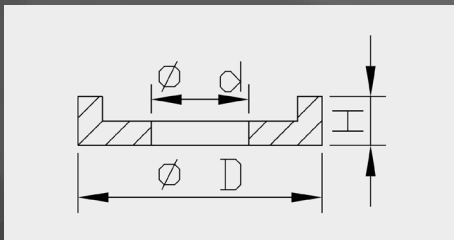

Valve Stopper Rebound Base Valve dimensions

Art. nr.	d	D	H
110510000101	8.0	20.0	3.0
110510000201	6.0	17.0	3.0
110510000301	8.0	20.0	3.0
110510000601	6.0	17.0	3.5
110510000801	6.0	17.0	3.5