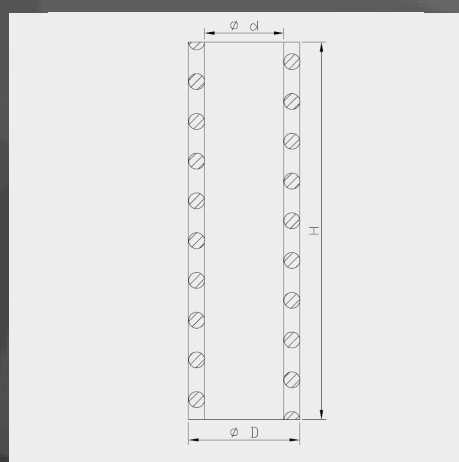

Free Piston Spring dimensions

Art. nr.	d	D	H	N/mm
110240000801	18,0	26,0	90,0	20,0
110240000601	18,0	26,0	105,0	20,0
110240000401	18,0	26,0	105,0	22,0
110240000501	18,0	26,0	105,0	25,0
110240000901	18,0	26,0	107,0	20,0
110240001001	18,0	26,0	107,0	22,0
110240000701	18,0	26,5	105,0	28,0
110240000301	21,0	29,0	95,0	11,0
110240000201	21,0	29,0	95,0	13,0
110240000101	21,0	29,0	95,0	15,0