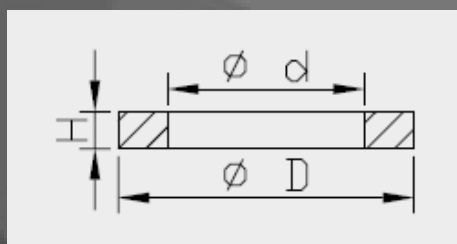

Support Washer dimensions

Art. nr.	d	D	H
I20230000101	9.0	33.0	4.0
I20230000201	12.0	37.0	4.5
I20230000301	12.0	37.0	3.2
I20230000401	12.0	41.0	4.5
I20230000701	14.0	41.0	4.5