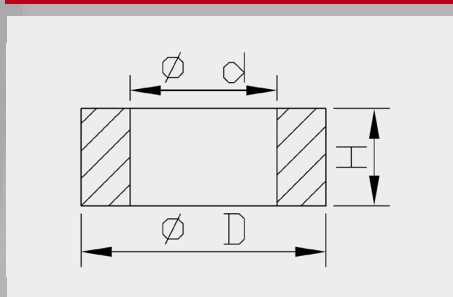

Cylinder Bushing Comp dimensions

Art. nr.	d	D	H
110220000101*	12.5	20.0	8.0
110220000301	12.5	18.0	8.0
110220000401	12.5	20.0	14.5
110220000501	12.5	20.0	14.5