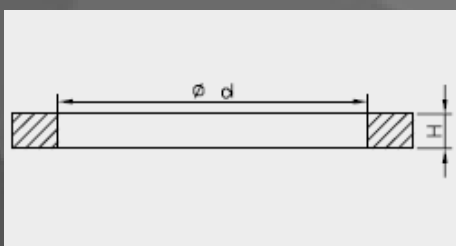

Nut For Spring Top dimensions

Art. nr.	d	D
120164000101	50.0	6.0
120164000201	50.0	6.0
120164600101	56.0	6.0
120165000101	60.0	6.0