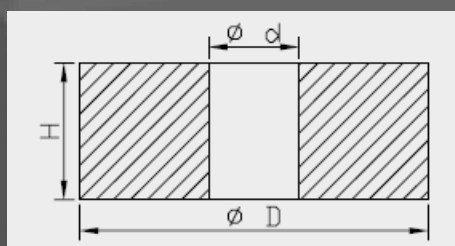

Piston Comp dimensions

Art. nr.	d	D	H
I20203600101	9.0	36.0	14.0
I20204000101	12.0	40.0	18.0
I20204400101*	12.0	44.0	16.0
I20204400201	12.0	44.0	18.0
I20204600201*	12.0	46.0	16.0
I20204600601	12.0	46.0	18.0
I20204601001	12.0	46.0	18.0
I20205000201	12.0	50.0	18.0
I20205000301	12.0	50.0	18.0