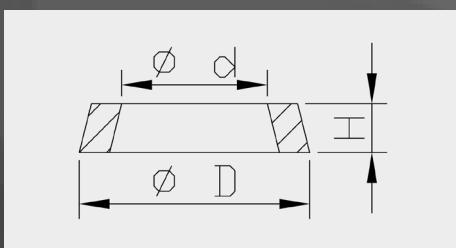

Seal Inside Cartridge Head dimensions

Art. nr.	d	D	H
110210000101	12.5	19.0	3.5
110210000201	12.5	22.5	5.0
110210000301	12.5	17.0	2.0
110210000401	12.5	18.0	3.0