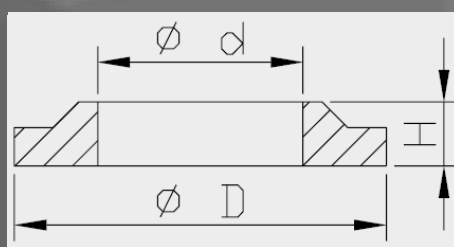

Dust Seal dimensions

Art. nr.	d	D	H
I20301400201	14.0	25.0	9.0
I20301400301	14.0	29.0	8.5
I20301600401	16.0	30.5	10.5