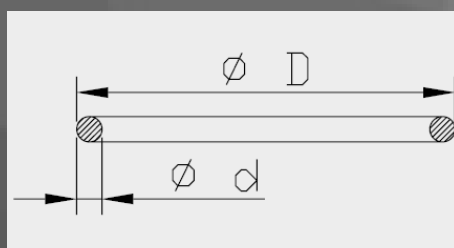

Piston O-ring dimensions

Art. nr.	d	D
120224000101	2.0	36.0
120224600101	2.0	42.0