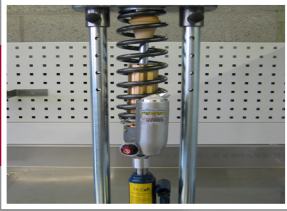

Spring Jack Shock Absorber