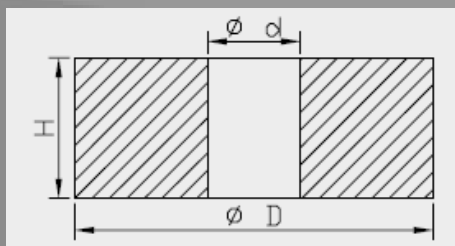

Piston Complete dimensions

Art. nr.	d	D	H
I20203600101	9.0	36.0	14.0
I20204000201	12.0	40.0	16.0
I20204400101	12.0	44.0	16.0
I20204400301	14.0	44.0	18.0
I20204600601	12.0	46.0	18.0
I20205000101	12.0	50.0	18.0