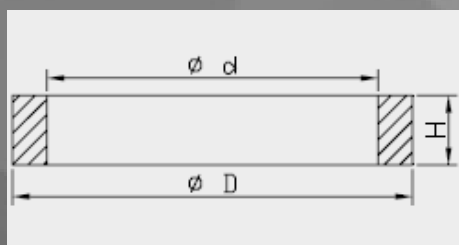

Oil Seal (Set 2 pcs.)

1

Yamaha		
Model	Years	Art. nr.
R6	2002-2003	110014300202
R1	1999-2001	110014100202
	2002-2003	110014300302
	2004-2006	110014300402

Kawasaki		
Model	Years	Art. nr.
ZX6	2003-2004	110014100202
ZX10	2004-2005	110014300302
	2006-2008	110014300502

Suzuki		
Model	Years	Art. nr.
GSXR1000	2002-2004	110014300302
	2005-2007	110014300502
HAYABUSA	2008-2008	110014300502

Oil Seal dimensions

Art. nr.	d	D	H
110014100202	41.0	53.0	8.0
110014300302	43.0	55.0	9.5
110014300402	43.0	55.0	9.5
110014300502	43.0	55.0	9.5

Dust Seal (Set 2 pcs.)

2

Yamaha		
Model	Years	Art. nr.
R1	1999-2001	110024100202
	2002-2006	110024300202

Kawasaki		
Model	Years	Art. nr.
ZX6	2003-2004	110024100202
ZX10	2004-2005	110024300202
	2006-2008	110024300302

Suzuki		
Model	Years	Art. nr.
GSXR1000	2002-2004	110024300202
	2005-2007	110024300302
HAYABUSA	2008-2008	110024300302