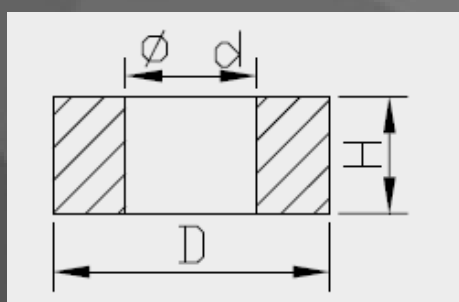

Lock Nut dimensions

Art. nr.	d	D	H
120180900101	9.0	14.0	8.0
120181200101	12.0	19.0	8.0