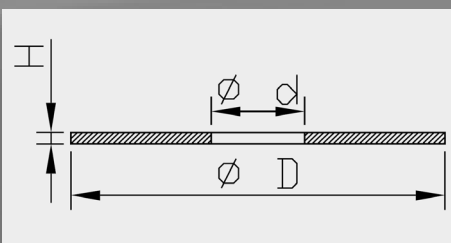

Non-Return Valve Compression Base Valve dimensions

Art. nr.	d	D	H
110570000101	11.2	22.0	0.4
110570000501	11.2	25.0	0.4
110570000901	10.2	24.0	0.4
110570001501	8.0	32.0	0.4
110570001701	8.0	30.0	0.4
110570001801	12.0	30.0	0.3