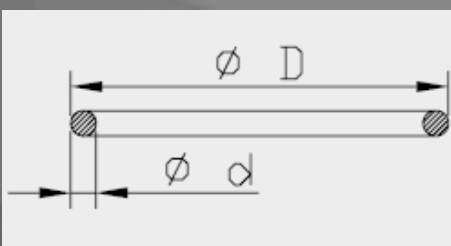

O-ring Seal Head dimensions

Art. nr.	d	D
120313600101	3.5	36.0
120314000101	2.0	44.0
120314400101	3.5	44.0
120314600101	3.5	47.0
120315000101	3.5	50.0