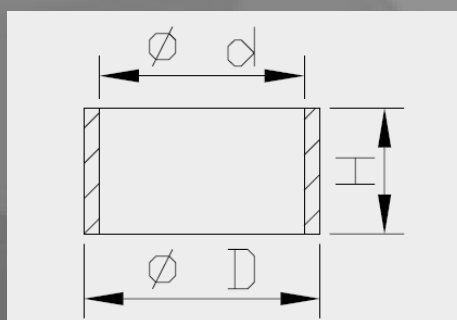

Bush dimensions

Art. nr.	d	D	H
I20291400201	14.0	16.0	12.0
I20291400301	14.0	16.0	12.0
I20291600301	16.0	18.0	13.5