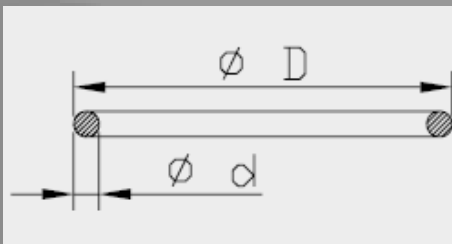

Piston O-ring dimensions

Art. nr.	d	D
I20080000101	1.5	25.0
I20223600101	2.0	32.0
I20224000101	2.0	36.0
I20224400101	2.0	40.0
I20224600101	2.0	42.0
I20225000101	2.0	46.0