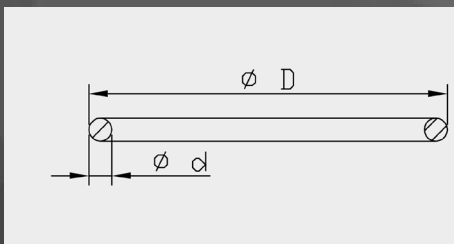

O-ring Compression Piston dimensions

Art. nr.	d	D
110622000101	1.5	20.0
110622500101	1.5	25.0
110622800101	2.0	28.0
110623500101	2.0	35.0
110623500201	2.0	35.0
120070000101	2.0	29.5