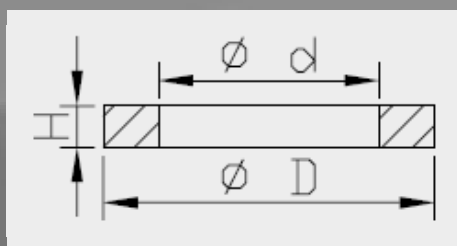

Support Washer Piston Rod dimensions

Art. nr.	d	D	H
120230000101	9.0	33.0	4.0
120230000301	14.0	40.0	3.2
120230000401	12.0	41.0	4.5