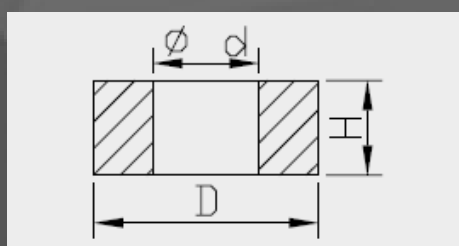

Piston Rod Inside, Bush dimensions

Art. nr.	d	D	H
120431600101	5.0	8.0	5.0
120431800101	10.0	12.0	5.0