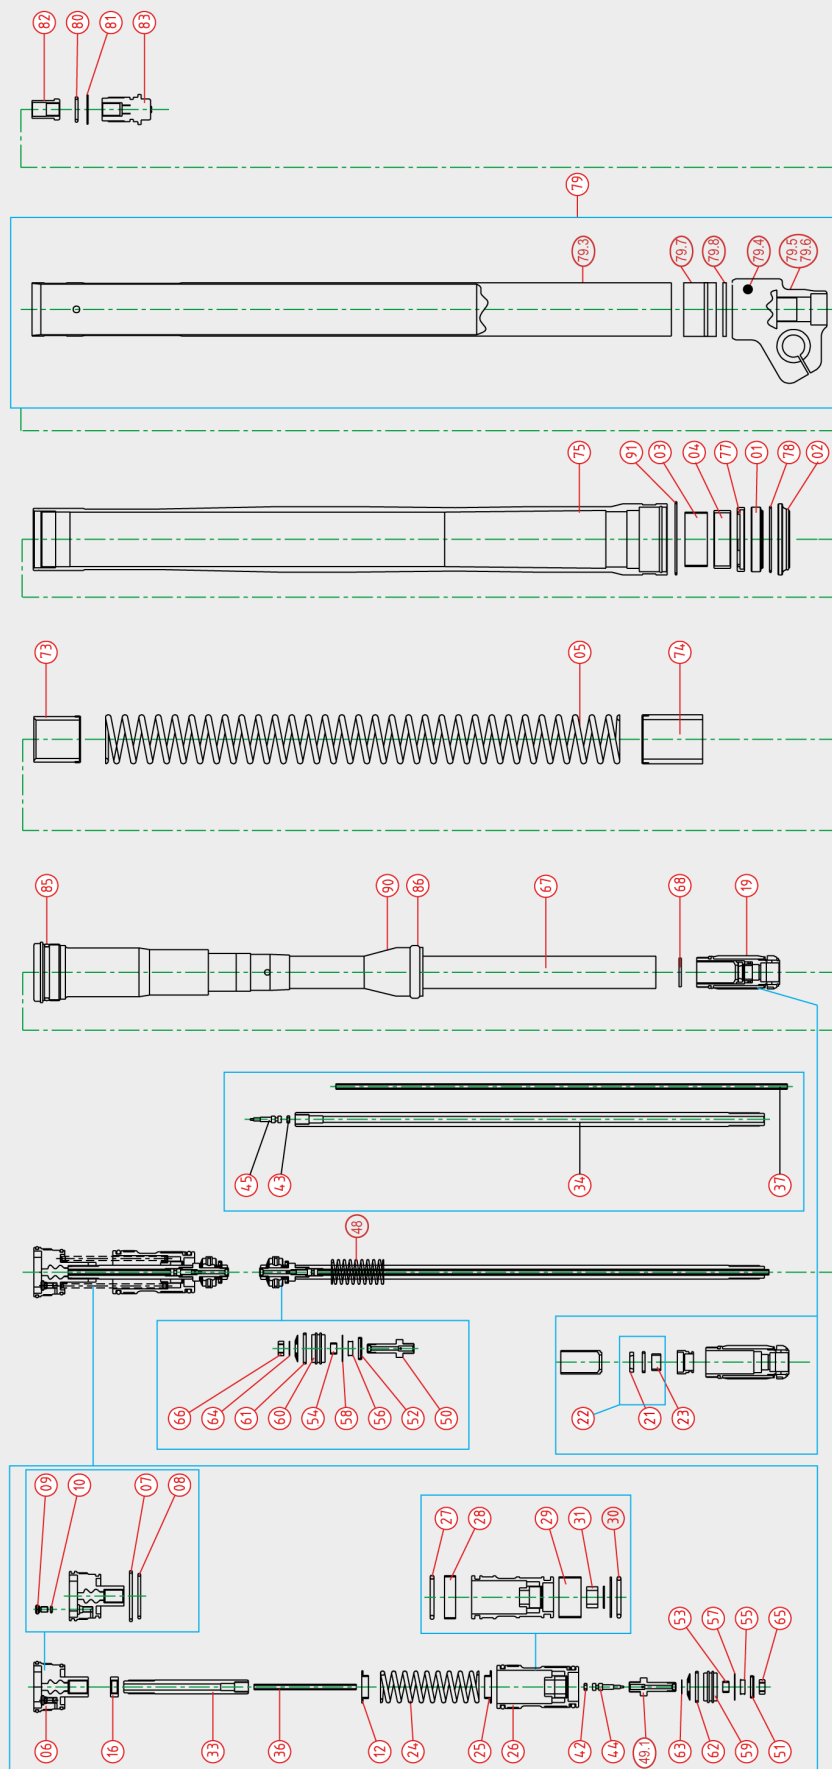

PSF I

PSF II

Front Fork

Nr.	Description	Page
1	oil seal	18
2	dust seal	20
3	piston metal	22
4	slide metal	24
	service kit	26
5	front fork spring	28
6	top cap	34
6.1	top cap assy right	35
6.2	top cap assy left	35
6.9	air valve comp	35
6.10	o-ring air valve	35
6.11	cap air valve	35
7	top cap o-ring top	36
8	top cap o-ring bottom	37
9	bleed bolt	38
10	bleed bolt o-ring	38
11	plastic ring under top cap	39
12	spring seat against top cap steel	40
13	bump rubber	41
14	bump rubber washer	42
15	bump rubber holder steel	42
16	nut next to top cap	43
18	spring guide	44
19	cylinder head comp	45
19.1	cylinder head guide ring	45
20	spring seat top of cartridge	46
21	seal inside cartridge head	46
22	cylinder bushing complete	47
23	bush cylinder head	47
24	free piston spring	48
25	spring seat against free piston	49
26	free piston complete	50
27	free piston o-ring top	50
28	free piston metal top	51
29	free piston metal bottom	51
30	free piston, o-ring bottom	52
31	o-ring/seal for free piston shaft	52
33	piston rod compression	53
34	piston rod rebound	54
36	push rod compression	55
37	push rod rebound	56
38	oil lock nut	57
39	oil lock ring	57
40	oil lock stopper	58
41	oil lock snap ring	58
42	o-ring inside compression piston rod	59
43	o-ring inside rebound piston rod	59
44	needle inside compression piston rod	60
45	needle inside rebound piston rod	61
47	spring inside rebound piston rod	62
48	top out spring	63
49	base valve compression	65
49.1	base valve compression complete	64
50	base valve rebound	65
50.1	rebound base valve complete right	66
50.2	rebound base valve complete left	66
50.3	base valve rebound right	66
50.4	base valve rebound left	66