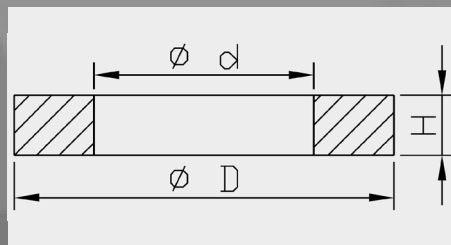

Bump Rubber Washer dimensions

Art. nr.	d	D	H
110124600101	28.0	31.0	9.5
110124800101	29.0	33.0	7.0
110124800201	29.0	48.0	12.0
110250000101	18.0	29.0	6.0
110250000201	16.0	25.0	6.0
110250000301	16.0	25.0	9.0