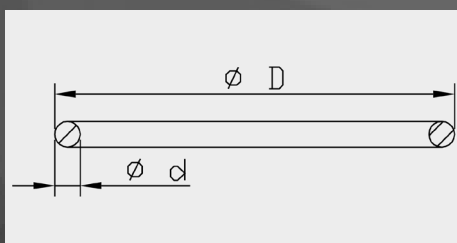

O-ring Base Valve / Rebound Adjuster dimensions

Art. nr.	d	D
110800000101	2.5	29.5
110800000201	2.5	26.0
110800000301	2.5	22.5