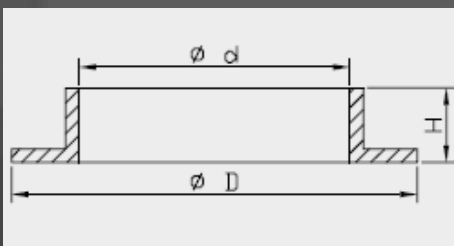

Washer Seal Head Large / Oil Lock dimensions

Art. nr.	d	D	H
I2026000020I	17.0	32.0	2.0
I2026000030I	17.5	39.0	3.0
I2026160010I	16.0	32.0	7.0
I2026180010I	18.0	34.0	7.0