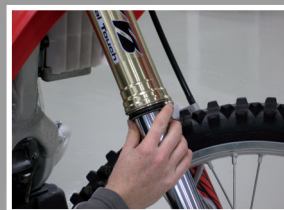

2. Slide down the dust seal

7. Close the grease tube

3. Clean space between the dust and oil seal

8. Slide up the dust seal

4. Open the 'easy to use' grease tube

9. Push the fork up and down

5. Apply grease on dust seal