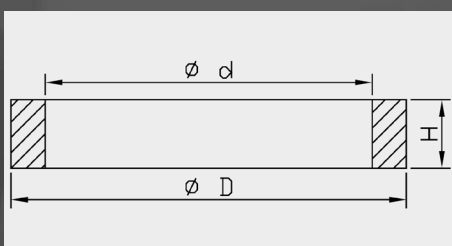

Oil Seal dimensions

Art. nr.	d	D	H
110013600102	36.0	48.5	8.0
110014100102	41.0	53.0	8.0
110014300102	43.0	55.0	9.5
110014600102	46.0	58.0	9.5
110014800102	48.0	58.0	8.5
110014800202	48.0	58.0	8.5
110014800402	48.0	58.0	9.0
110014800502	48.0	58.0	9.0