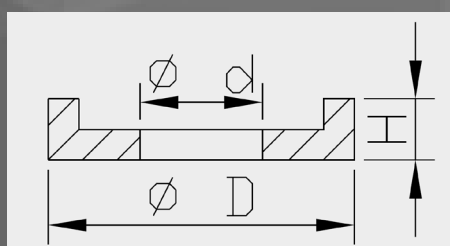

Husqvarna		
Model	Years	Art. nr.
ALL	2010-2013	I 1077000050I

TM		
Model	Years	Art. nr.
MX/MXFi	2013-	I 1077000050I

Washer Next To Oil Seal dimensions

Art. nr.	d	D	H
I 1077000020I	37.0	48.0	2.3
I 1077000030I	48.0	58.0	2.3
I 1077000040I	50.0	58.0	2.3
I 1077000050I	50.0	58.0	6.3
I 1077000060I	50.0	58.0	9.0
I 1077000070I	50.0	58.0	2.3