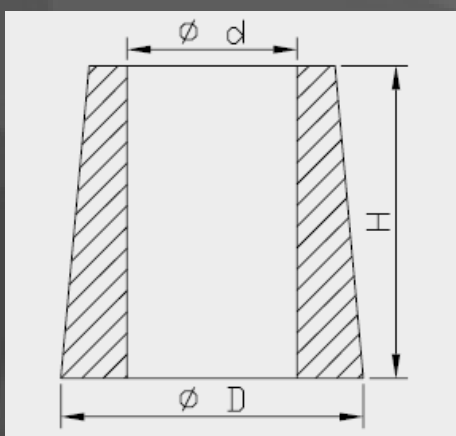

Bump Rubber dimensions

Art. nr.	d	D	H
I20341200101	12.5	34.0	40.0
I20341400101	14.0	38.0	55.0
I20341600101	16.0	34.0	59.0
I20341600201	16.0	34.0	59.0
I20341600501	16.0	47.0	74.0
I20341600701	16.0	56.5	54.5
I20341600801	16.0	34.0	59.0
I20341800101	18.0	35.0	59.0