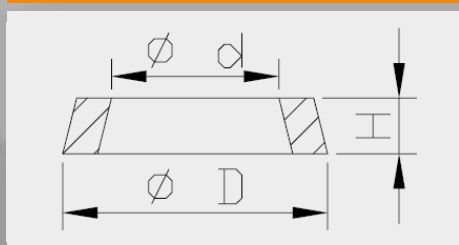

Oil Seal dimensions

Art. nr.	d	D	H
I20271400101	14.0	30.0	5.0
I20271400201	14.0	27.0	5.0
I20271400301	14.0	18.0	2.0
I20271600201	16.0	28.0	5.0
I20271600501	16.0	19.5	1.5
I20271600601	16.0	29.0	5.0