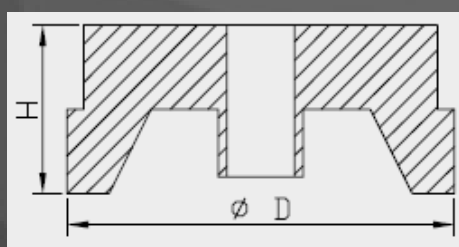

Gas Tank Cap Complete dimensions

Art. nr.	D	H
120114000101	40.0	10.5
120114600301	46.0	36.5
120114600401	46.0	22.0
120114600501	46.0	36.5
120115000101	50.0	23.0
120115200101	52.0	36.5
120115200501	52.0	20.0
120115200901	52.0	27.0
120115600301	56.0	19.0