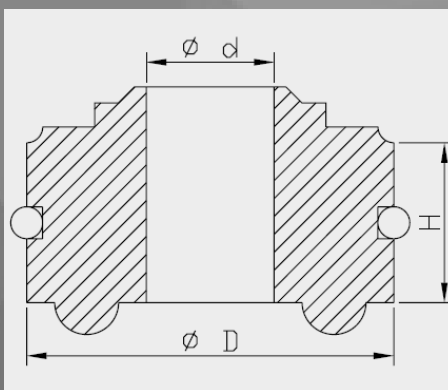

Seal Head Complete dimensions

Art. nr.	d	D	H
120244000301	14.0	40.0	16.5
120244000401	14.0	40.0	17.5
120244000501	14.0	40.0	19.5
120244000601	14.0	40.0	21.0
120244000701	14.0	40.0	17.0
120244600701	16.0	46.0	21.0
120244600901	16.0	46.0	21.0