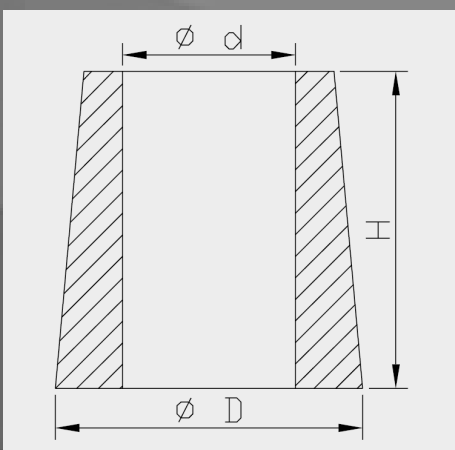

Bump Rubber dimensions

Art. nr.	d	D	H
110130000101	11.0	24.0	13.5
110130000201*	18.0	32.0	33.0
110130000301	14.5	24.0	10.0
110130000401*	18.0	32.0	33.0
110130000901	18.0	32.0	33.0

* as long as stock lasts