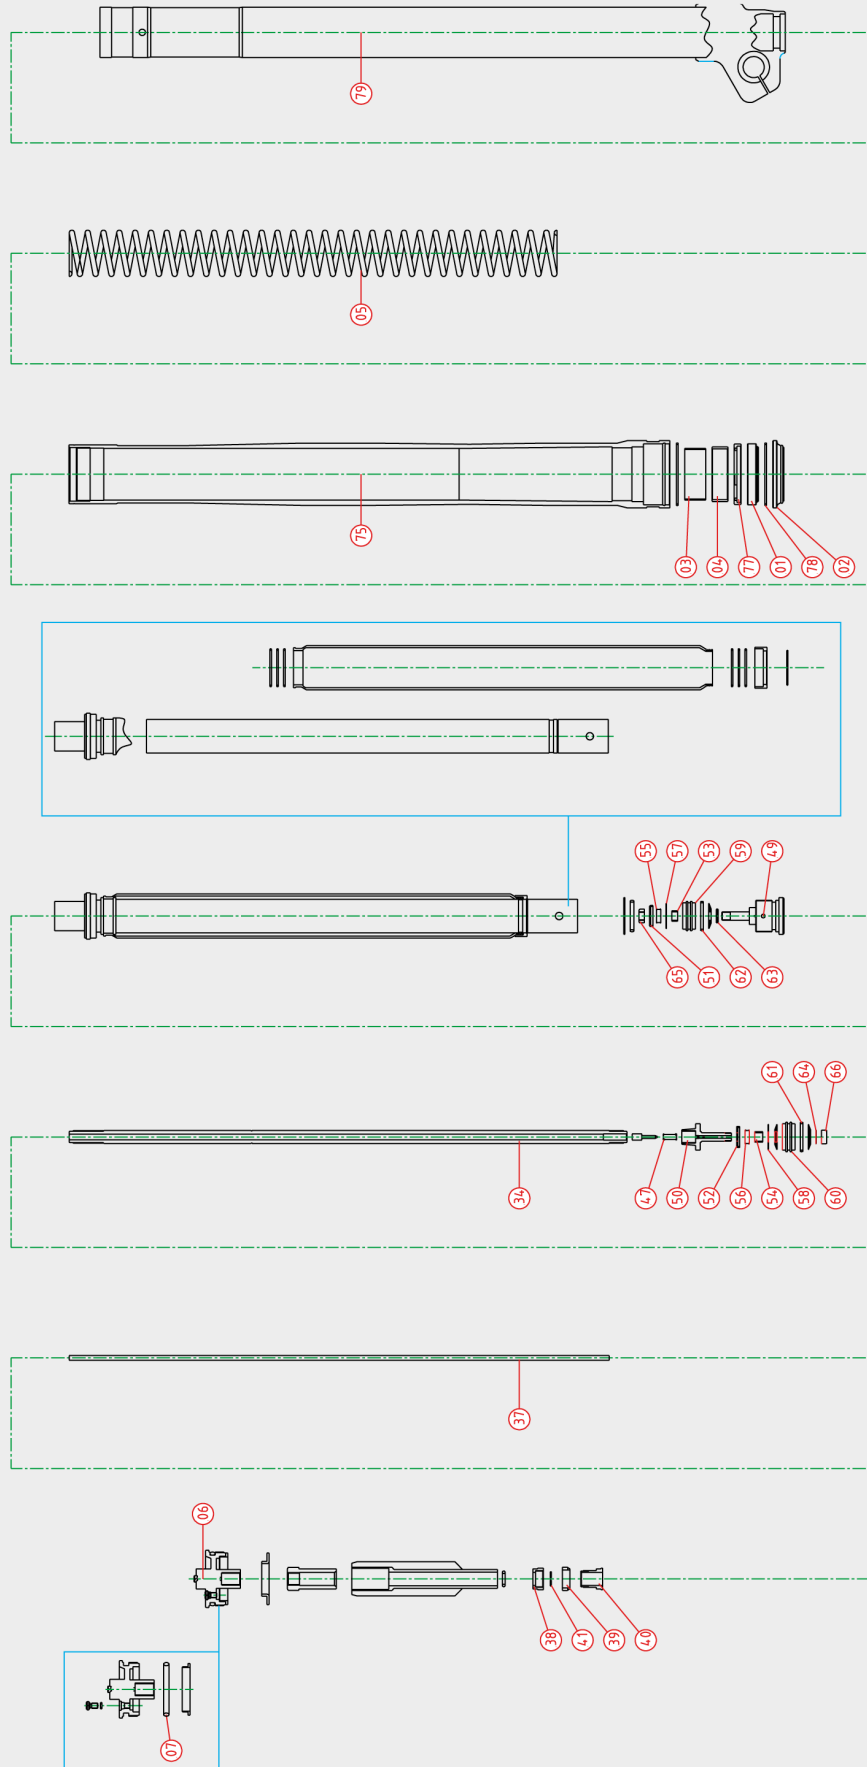

O-ring Seal Head dimensions

Art. nr.	d	D
120313600101	3.5	36.0
120314000301	3.5	41.0
120314400101	3.5	44.0
120314600101	3.5	47.0
120315000101	3.5	50.0

Open Cartridge Front Fork

Road Front Fork Service Parts