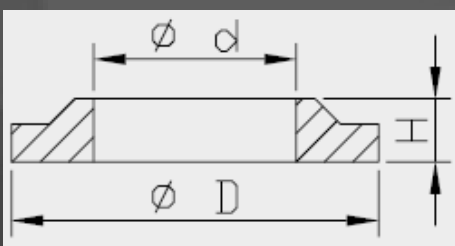

Dust Seal dimensions

Art. nr.	d	D	H
120301200101	12.5	27.0	10.0
120301400101	14.0	40.0	10.0
120301600101	16.0	31.0	10.0
120301600201	16.0	31.0	10.0
120301800101	18.0	34.0	10.0