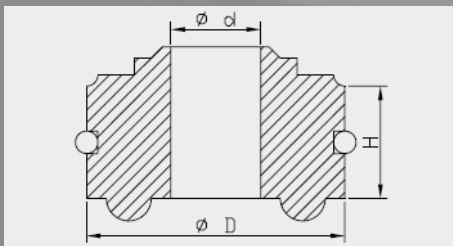

Seal Head Complete dimensions

Art. nr.	d	D	H
I2024360040I	12.5	36.0	20.0
I2024400010I	14.0	40.0	21.5
I2024400020I	14.0	40.0	14.5
I2024400080I	16.0	40.0	23.5
I2024440050I	14.0	44.0	19.0
I2024460020I	16.0	46.0	21.5
I2024500010I	18.0	50.0	20.0