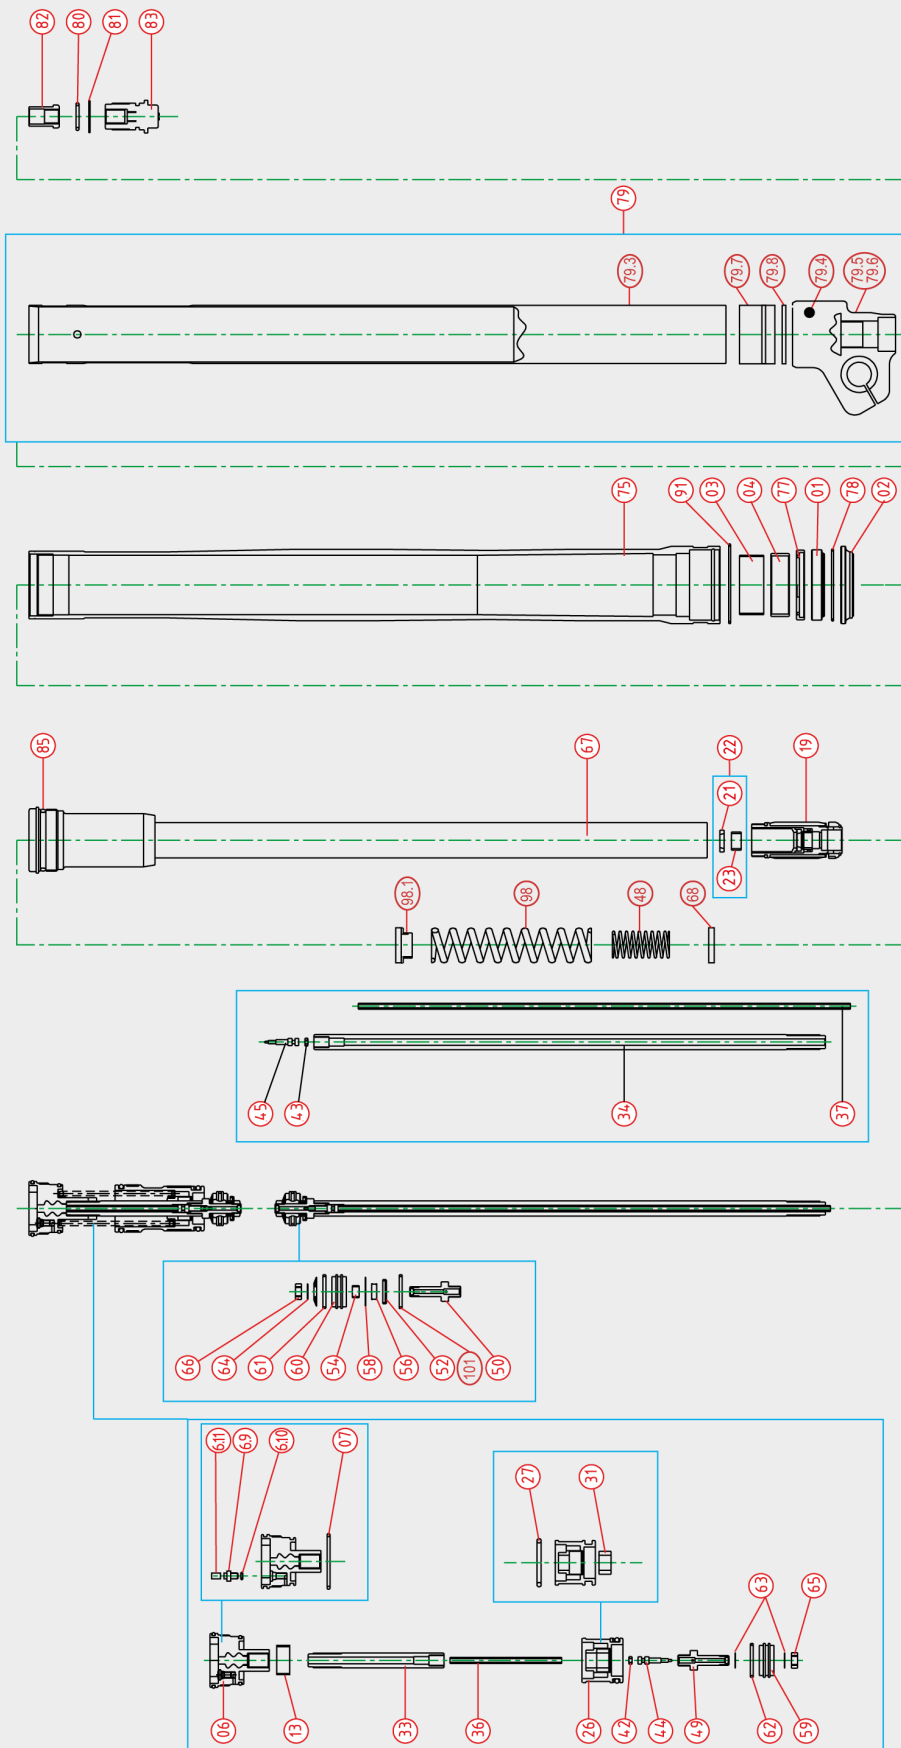

PSF I

PSF II

Front Fork

Nr.	Description	Page
1	oil seal	18
2	dust seal	20
3	piston metal	22
4	slide metal	24
	service kit	26
5	front fork spring	28
6	top cap	34
6.1	top cap assy right	35
6.2	top cap assy left	35
6.9	air valve comp	35
6.10	o-ring air valve	35
6.11	cap air valve	35
7	top cap o-ring top	36
8	top cap o-ring bottom	37
9	bleed bolt	38
10	bleed bolt o-ring	38
11	plastic ring under top cap	39
12	spring seat against top cap steel	40
13	bump rubber	41
14	bump rubber washer	42
15	bump rubber holder steel	42
16	nut next to top cap	43
18	spring guide	44
19	cylinder head comp	45
19.1	cylinder head guide ring	45
20	spring seat top of cartridge	46
21	seal inside cartridge head	46
22	cylinder bushing complete	47
23	bush cylinder head	47
24	free piston spring	48
25	spring seat against free piston	49
26	free piston complete	50
27	free piston o-ring top	50
28	free piston metal top	51
29	free piston metal bottom	51
30	free piston, o-ring bottom	52
31	o-ring/seal for free piston shaft	52
33	piston rod compression	53
34	piston rod rebound	54
36	push rod compression	55
37	push rod rebound	56
38	oil lock nut	57
39	oil lock ring	57
40	oil lock stopper	58
41	oil lock snap ring	58
42	o-ring inside compression piston rod	59
43	o-ring inside rebound piston rod	59
44	needle inside compression piston rod	60
45	needle inside rebound piston rod	61
47	spring inside rebound piston rod	62
48	top out spring	63
49	base valve compression	65
49.1	base valve compression complete	64
50	base valve rebound	65
50.1	rebound base valve complete right	66
50.2	rebound base valve complete left	66
50.3	base valve rebound right	66
50.4	base valve rebound left	66