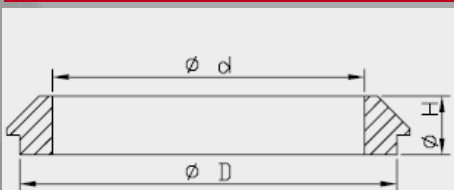

Original NOK Dust Seals for front forks of not oem KYB equipped motorcycles