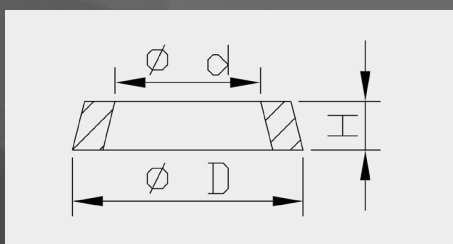

Seal For Free Piston Shaft dimensions

Art. nr.	d	D	H
110760000101	10.0	14.5	2.5
110760000201	10.0	17.0	2.5
110310000201	10.0	14.0	2.5
110310000101	10.0	14.0	3.0