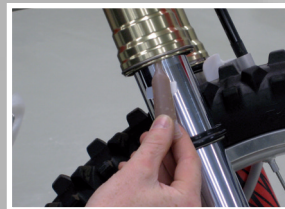

1. Clean the innertube

6. Apply grease between inner- and outertube