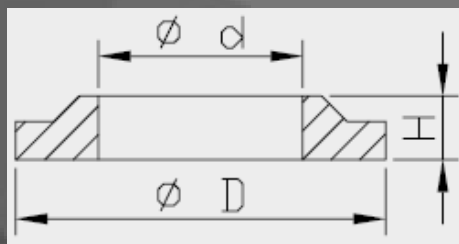

Dust Seal dimensions

Art. nr.	d	D	H
120301200101	12.5	27.0	10.0
120301400101	14.0	28.0	10.0
120301600101	16.0	31.0	10.0
120301600201	16.0	31.0	10.0
120301800101	18.0	34.0	10.0