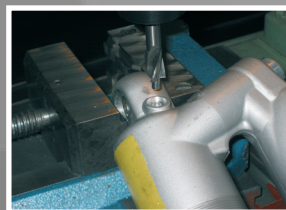

Bleed Cup Shock Absorber

21

Bleed cup

Art. nr.

150210000101