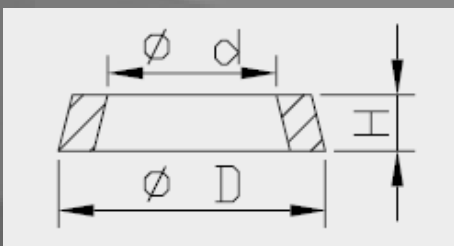

Oil Seal dimensions

Art. nr.	d	D	H
I2027I200I0I	12.5	27.0	5.0
I2027I400I0I	14.0	30.0	5.0
I2027I600I0I	16.0	36.0	5.0
I2027I60020I	16.0	28.0	5.0
I2027I800I0I	18.0	30.0	5.0