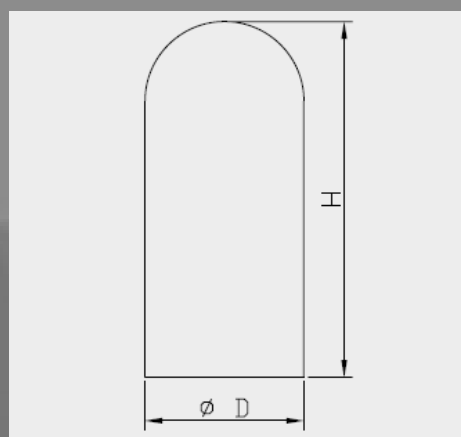

Bladder dimensions

Art. nr.	D	H
120104000101	40.0	88.0
120104600201	46.0	103.0
120104600501	46.0	102.0
120105000101	50.0	90.0
120105200101	52.0	104.0
120106400201	64.0	61.5
120104600101*	46.0	88.0

* as long as stock lasts