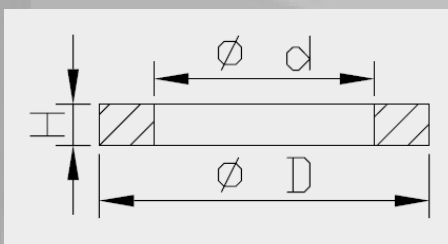

Support Washer dimensions

Art. nr.	d	D	H
120230000301	12.0	37.0	3.2
120230000401	12.0	41.0	4.5
120230000601	12.0	37.0	4.0