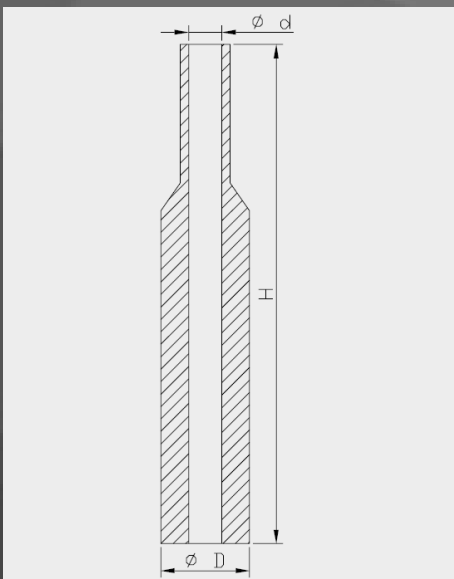

Bump Rubber Washer dimensions

Art. nr.	d	D	H
110183600101	12.1	20.0	150.0
110184600301*	14.0	29.0	178.0
110184600801	12.9	30.0	138.0
110184800101	16.1	31.0	177.0
110184800201	12.8	32.0	115.0
110184800301	12.8	32.0	138.0