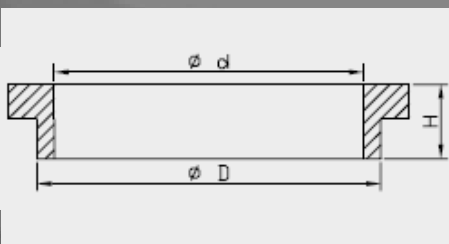

Cap of Shockbody dimensions

Art. nr.	d	D	H
120333600101	14.0	37.0	9.0
120334000101	14.0	38.0	10.0
120334400101	15.0	45.0	10.0
120334600101	17.0	47.0	10.0
120334600201	19.0	47.0	10.0
120335000201	17.5	53.0	10.0