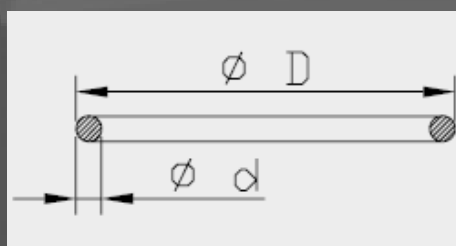

O-Ring Piston dimensions

Art. nr.	d	D
I20223600101	2.0	32.0
I20224000101	2.0	37.0
I20224400101	2.0	40.0
I20224600101	2.0	42.0
I20225000201	2.5	48.0