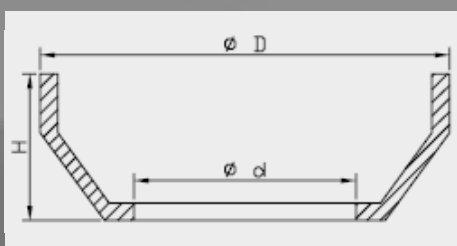

Bump Rubber Holder dimensions

Art. nr.	d	D	H
120460000101	21.0	42.0	20.0
120460000201	27.0	55.0	12.0
120460000301	27.0	48.0	21.0
120460000601	27.0	48.0	19.0
120460000701	27.0	48.0	28.0
120460001001	27.0	60.0	19.0
120460001201	27.0	55.0	34.0
120460001301	27.0	52.0	29.0
120460001401	27.0	60.0	19.0
120460000901*	27.0	48.0	21.0

* as long as stock lasts