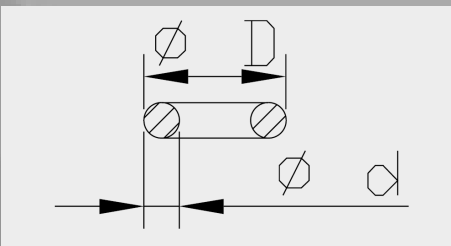

O-ring Under Spring Guide dimensions

Art. nr.	d	D	H
110760000201	2.5	17.0	0.5