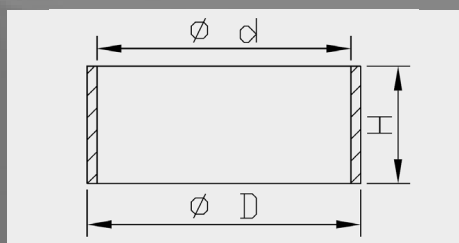

Piston Ring, Rebound Piston dimensions

Art. nr.	d	D	H
110610000101	18.0	20.0	5.0
110610000201*	23.0	25.0	5.0
110610000401	30.0	32.0	5.0
110610000501	23.0	25.0	5.0
110610000601	26.0	28.0	5.0
110610000701	23.0	25.0	5.0
110610000801	20.0	22.0	5.0
110610000901	22.0	24.0	5.0

* as long as stock lasts