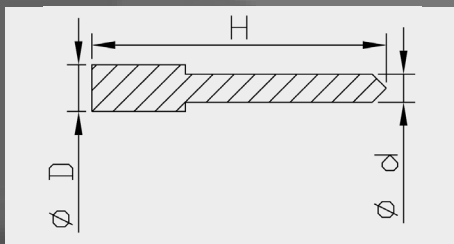

Needle Inside Compression Piston Rod dimensions

Art. nr.	d	D	H
110440000301	3.0	6.0	28.0
110440000401	3.0	5.0	18.0
110440000601	3.0	5.0	17.0