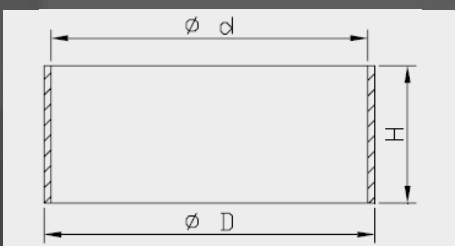

Kawasaki		
Model	Years	Art. nr.
KX80/KX85	1998-2014	I10033600102
KX100	1995-2002	I10033600102
KX125/KX250	1990-1990 1991-1995 1996-2001 2002-2008	I10034100102 I10034300102 I10034600102 I10034800102
KX250F	2004-2005 2013-	I10034800102 I10034800102
KX450F	2006-2014	I10034800102
KDX250	1991-1994	I10034300102
KLX250R	1994-1996	I10034300102
KLX300R	1997-2002	I10034300102
KLX450R	2007-2009	I10034800102
KX500	1991-1996 1997-2004	I10034300102 I10034600102
KLX650	1993-1996	I10034300102

Honda		
Model	Years	Art. nr.
CR125R	1994-1996 1997-2007	I10034300102 I10034600102
CR250R	1995-1995 1996-1996	I10034300102 I10034600102
CRF450R	2009-2016	I10034800102
CR500R	1995-1995 1996-2002	I10034300102 I10034600102
XR250R	1986-1991	I10034100102
XR650R	2000-2007	I10034600102

Suzuki		
Model	Years	Art. nr.
RM125	1990-1990	I10034100102
RM250	1989-1990 2001-2003	I10034100102 I10034600102
RM-Z250	2004-2006 2016-	I10034800102 I10034800102

Husqvarna		
Model	Years	Art. nr.
ALL	2010-2013	I10034800102

TM		
Model	Years	Art. nr.
MX/MXFi	2013-	I10034800102

Piston Metals dimensions			
Art. nr.	d	D	H
I10033600102	34.0	36.0	20.0
I10034100102	39.0	41.0	20.0
I10034300102	41.0	43.0	20.0
I10034600102	44.0	46.0	20.0
I10034800102	46.0	48.0	20.0