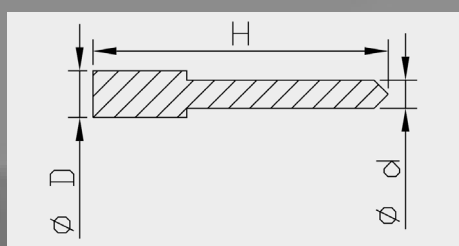

Needle Inside Rebound Piston Rod dimensions

Art. nr.	d	D	H
110440000501	3.0	6.0	25.0
110440000701	3.0	6.0	25.0
110440000801*	3.0	8.0	25.0
110440000901	3.0	6.0	25.0

* as long as stock lasts