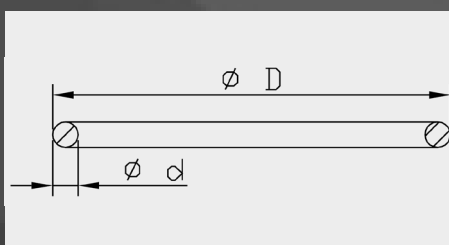

Free Piston, O-ring Top dimensions

Art. nr.	d	D	H
110270000101	3.4	38.5	9.5
110270000201	3.5	38.5	7.0
110270000301	3.5	38.5	12.0
120313600101	3.5	36.0	6.0